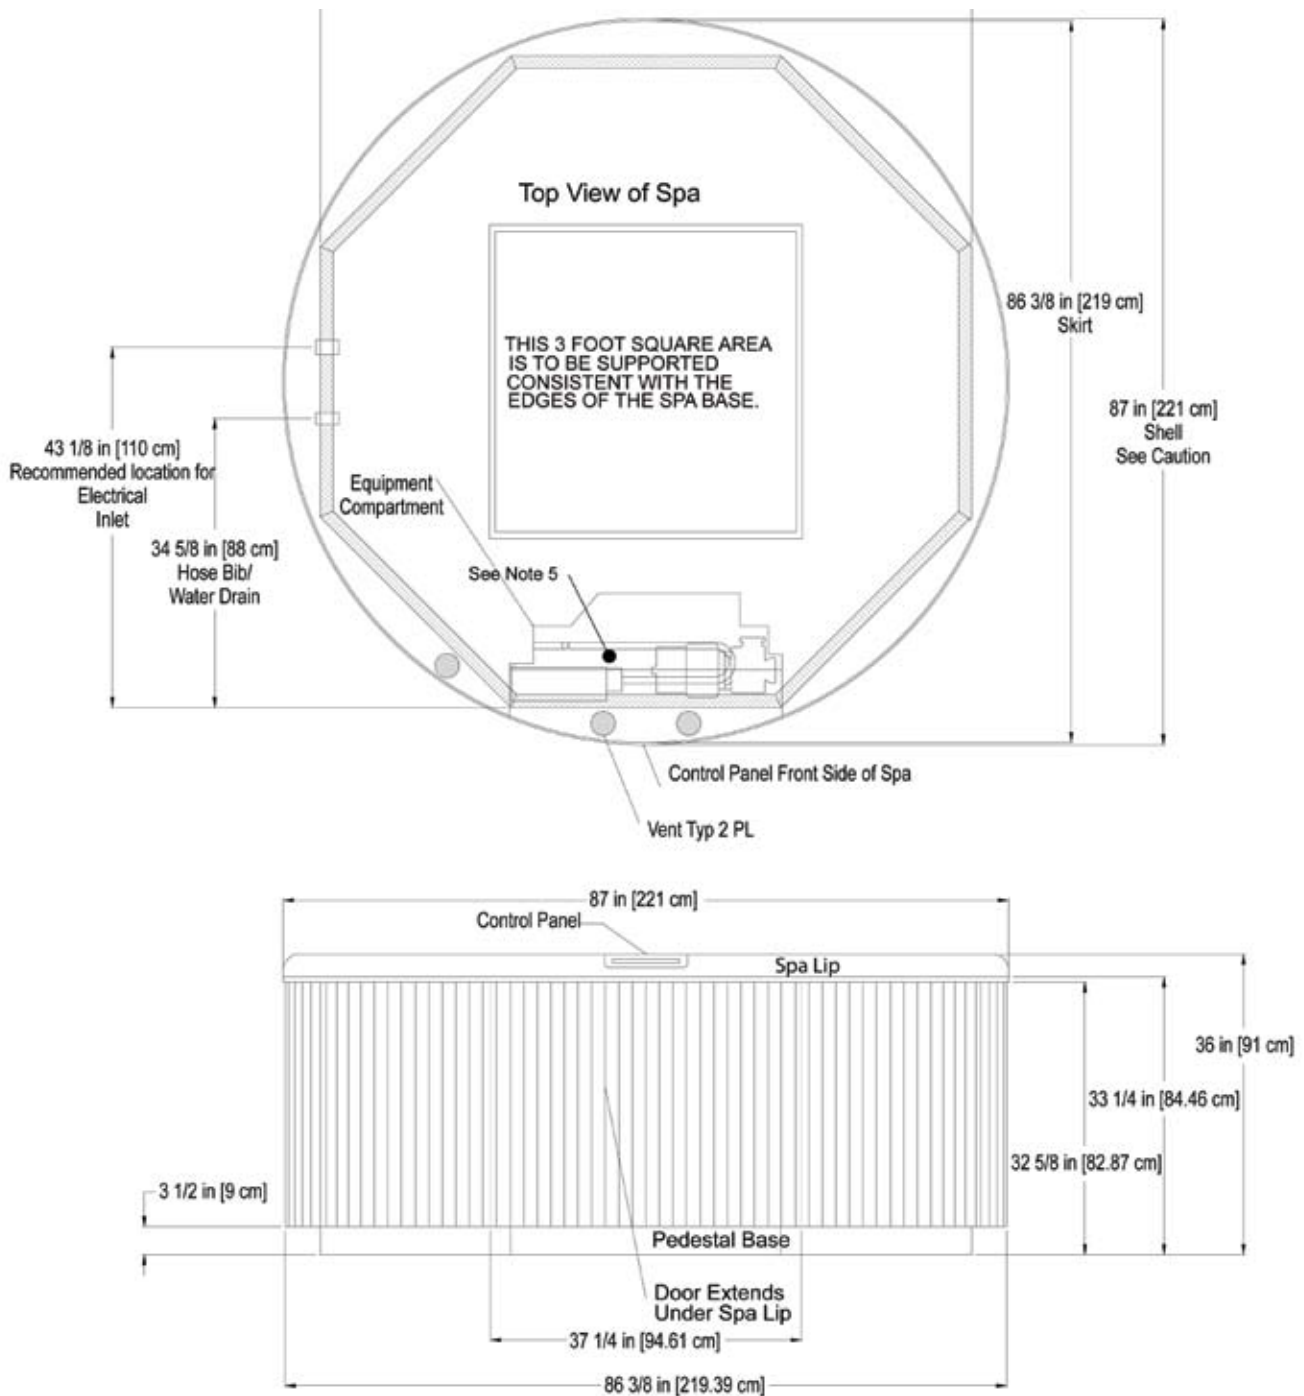

Arena

Architectural Specifications

Reflections

Caution:

Due to manufacturing tolerances there could be some minor differences between the actual spa and the drawing above. If site planning is critical to such tolerances, be sure to measure your actual spa.

1. Subject to change without notice.
2. Engineering specs may differ slightly from brochure.
3. For E-Z lifter installation allow 18" (45.72cm) clearances on the backside of the spa.
4. Alternative cabinets may add significant weight. Ask your dealer for exact details

Dimensions shown as inches and (centimeters) -XX" (cm)